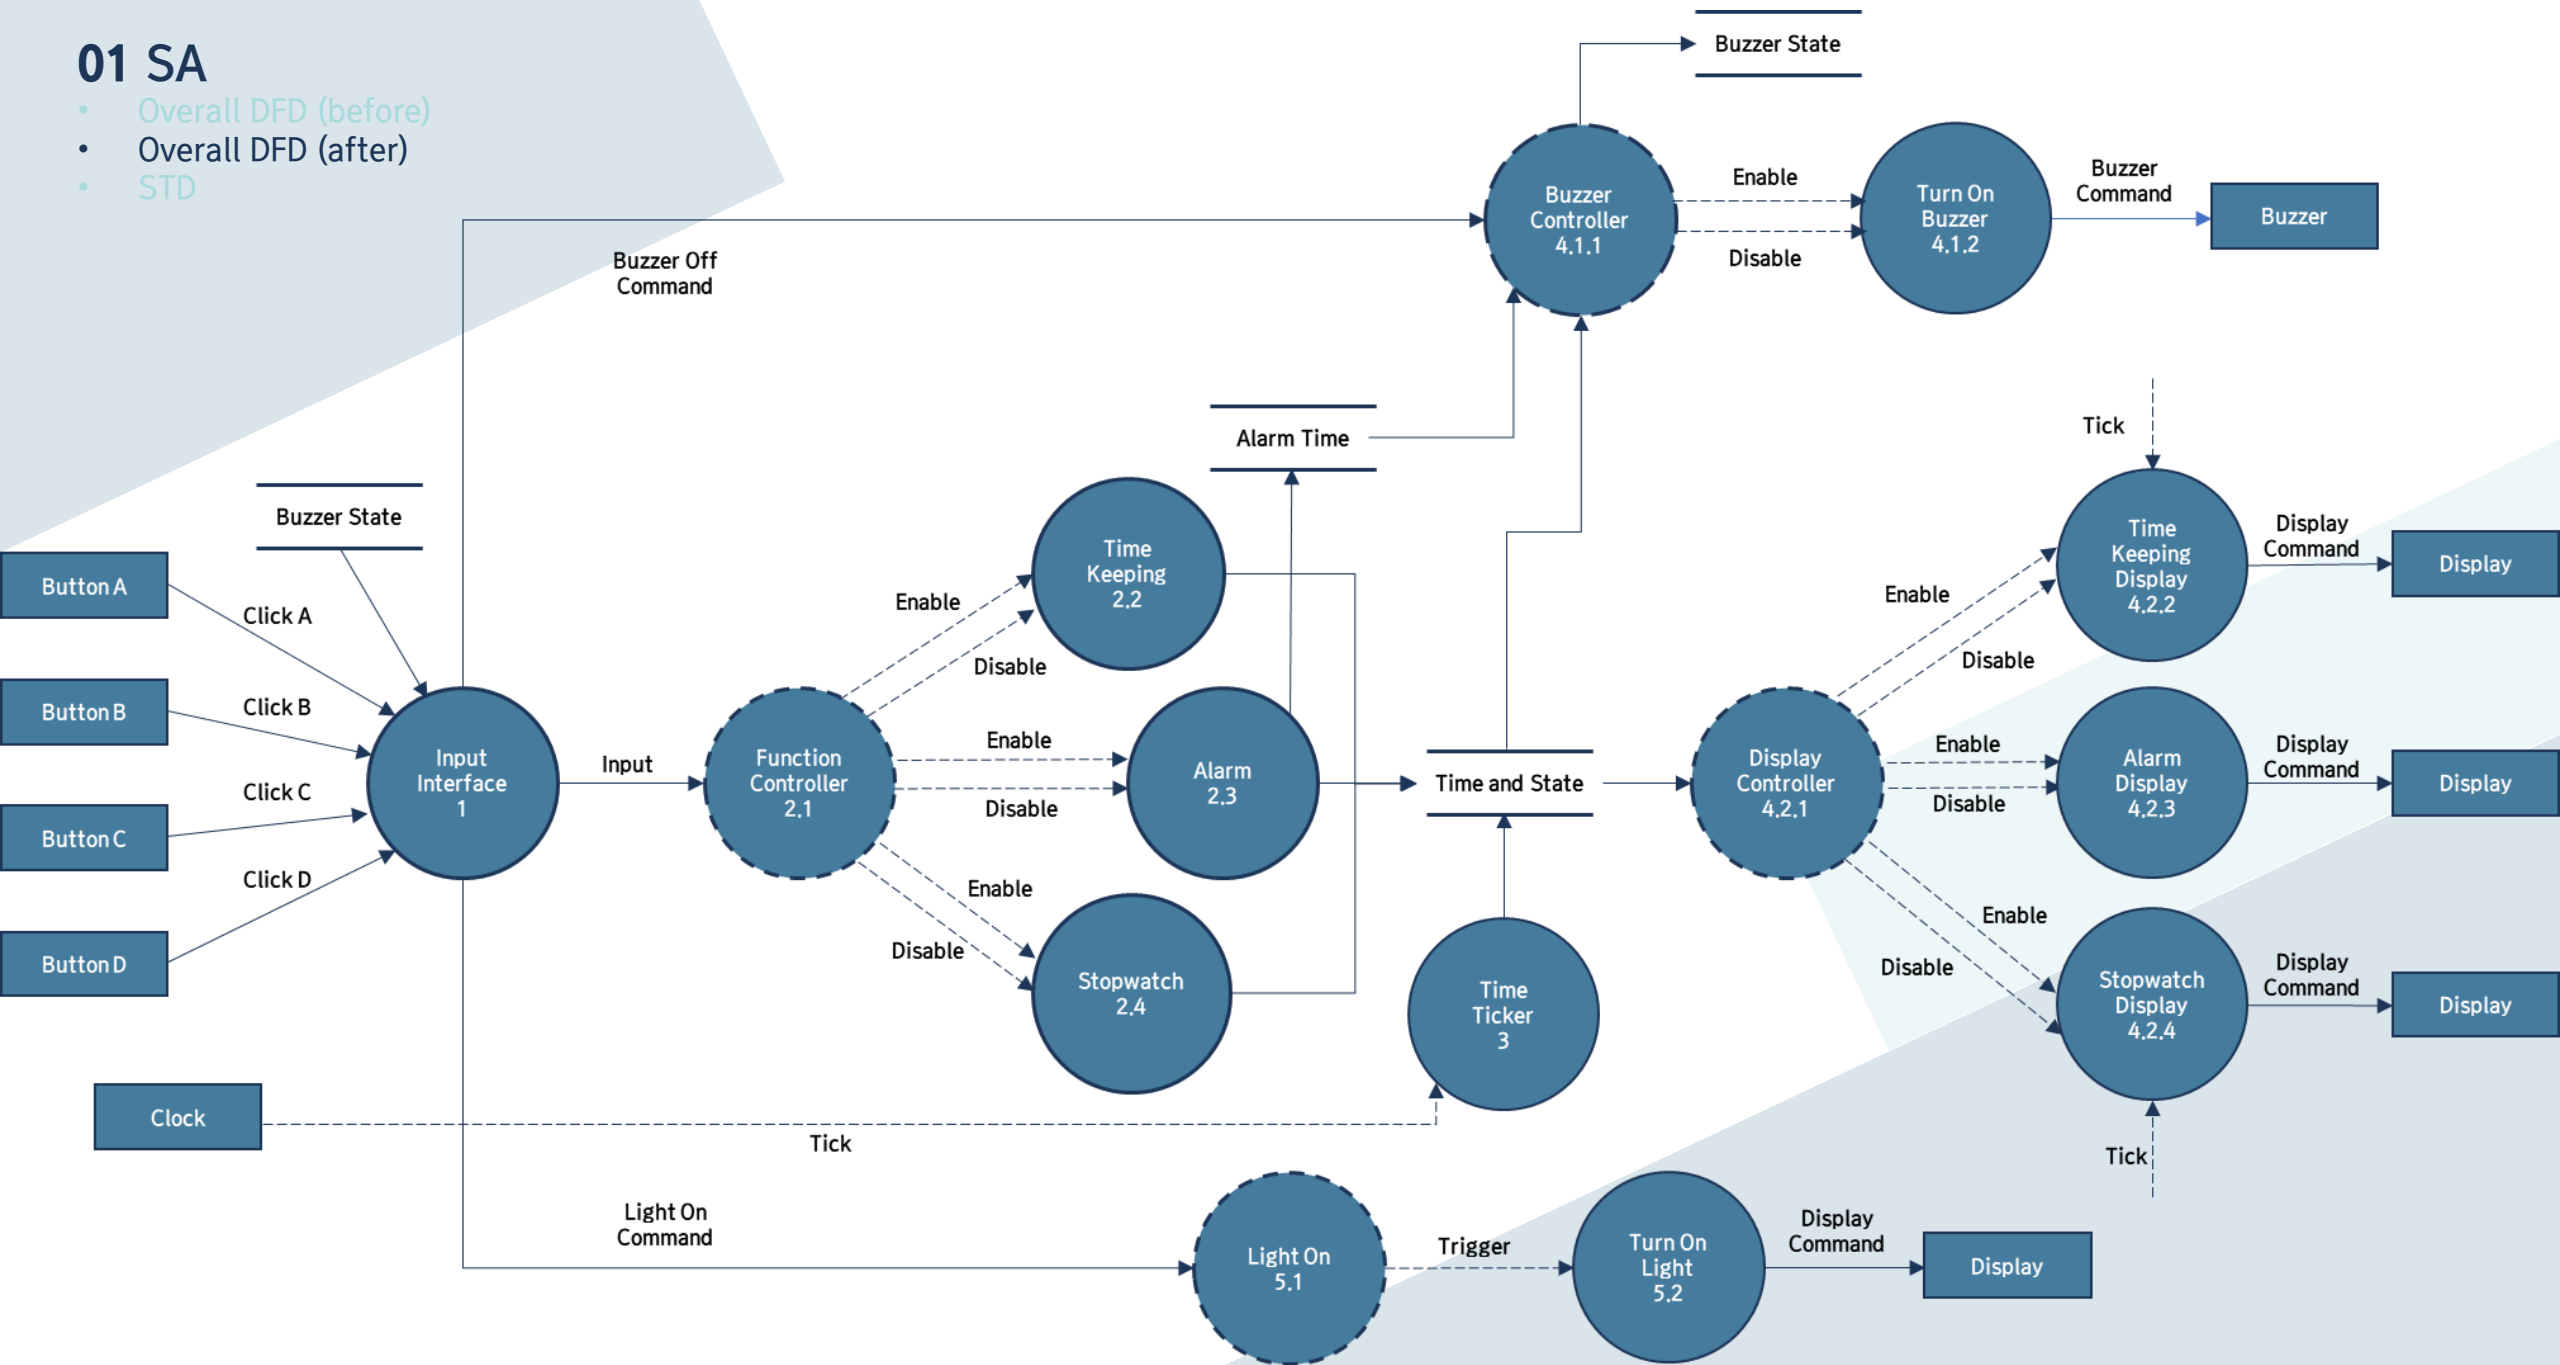

Demo & Summary

Digital Watch System

T2: 박재범, 이상훈, 옥래협, 안재환

Contents

01 SA

- Overall DFD (before)
- Overall DFD (after)
- STD

02 SD

- Structured Chart (before)
- Structured Chart (after)

03 Demo

01

SA

- Overall DFD (before)
- Overall DFD (after)
- STD

01 SA

- Overall DFD (before)
- Overall DFD (after)
- STD

01 SA

- Overall DFD (before)
- Overall DFD (after)
- STD

01 SA

- Overall DFD (before)
- Overall DFD (after)
- STD

01 SA

- Overall DFD (before)
- Overall DFD (after)
- STD

02

SD

- Structured Chart (before)
- Structured Chart (after)

02 SD

- Structured Chart (before)
- Structured Chart (after)

02 SD

- Structured Chart (before)
- Structured Chart (after)

03

Demo

Thank You
Q&A