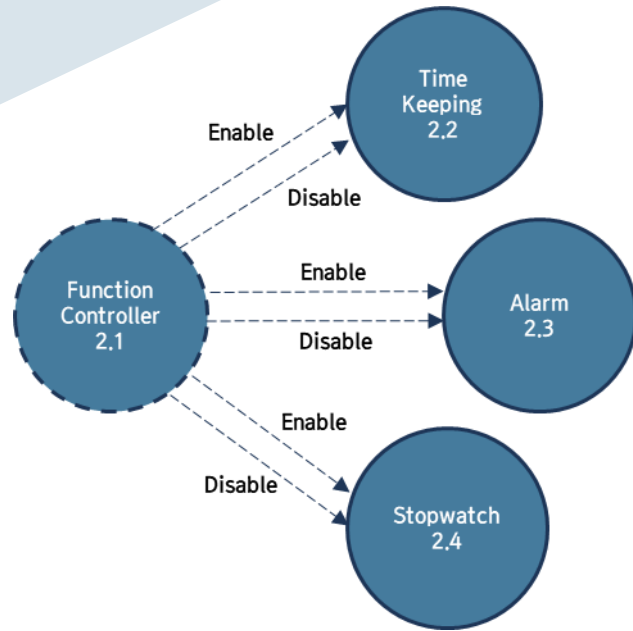

Demo & Summary

Digital Watch System

T2: 박재범, 이상훈, 옥래협, 안재환

Contents

01 SA

- Overall DFD (before)
- Overall DFD (after)
- STD

02 SD

- Structured Chart (before)
- Structured Chart (after)

03 Demo

01

SA

- Overall DFD (before)
- Overall DFD (after)
- STD

01 SA

- Overall DFD (before)
- Overall DFD (after)
- STD

01 SA

- Overall DFD (before)
- Overall DFD (after)
- STD

01 SA

- Overall DFD (before)
- Overall DFD (after)
- STD

01 SA

- Overall DFD (before)
- Overall DFD (after)
- STD

02

SD

- Structured Chart (before)
- Structured Chart (after)

02 SD

- Structured Chart (before)
- Structured Chart (after)

02 SD

- Structured Chart (before)
- Structured Chart (after)

03

Demo

Thank You
Q&A