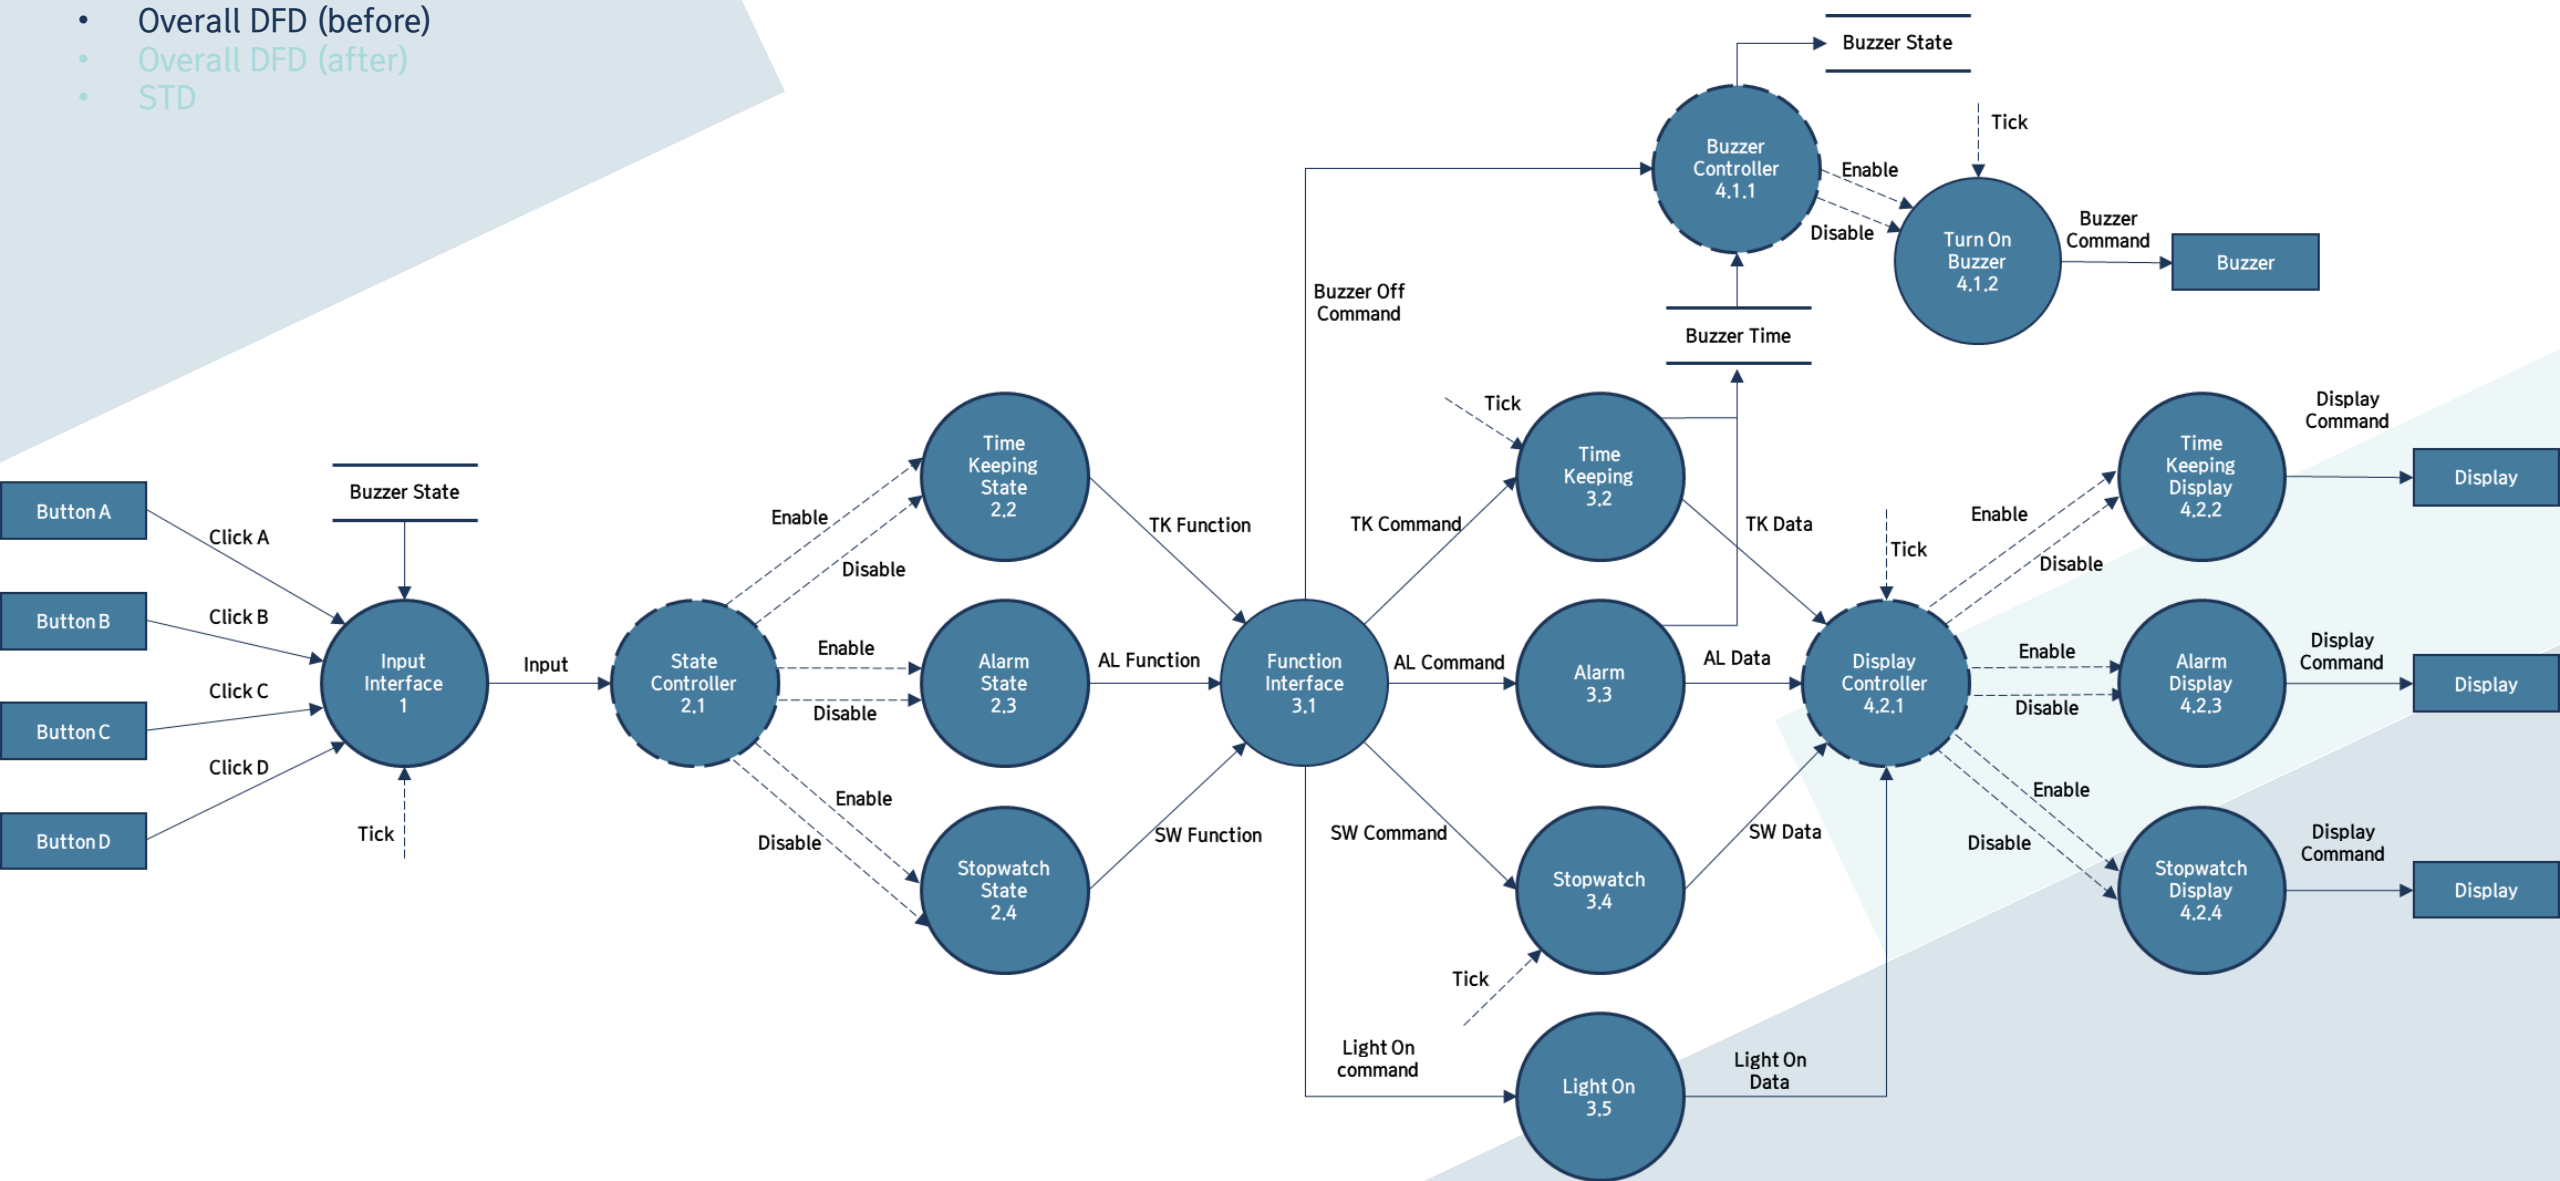

Demo & Summary

Digital Watch System

T2: 박재범, 이상훈, 옥래협, 안재환

Contents

01 SA

- Overall DFD (before)
- Overall DFD (after)
- STD

02 SD

- Structured Chart (before)
- Structured Chart (after)

03 Demo

01

SA

- Overall DFD (before)
- Overall DFD (after)
- STD

01 SA

- Overall DFD (before)
- Overall DFD (after)
- STD

01 SA

- Overall DFD (before)
- Overall DFD (after)
- STD

01 SA

- Overall DFD (before)
- Overall DFD (after)
- STD

01 SA

- Overall DFD (before)
- Overall DFD (after)
- STD

02

SD

- Structured Chart (before)
- Structured Chart (after)

02 SD

- Structured Chart (before)
- Structured Chart (after)

02 SD

- Structured Chart (before)
- Structured Chart (after)

03

Demo

Thank You
Q&A