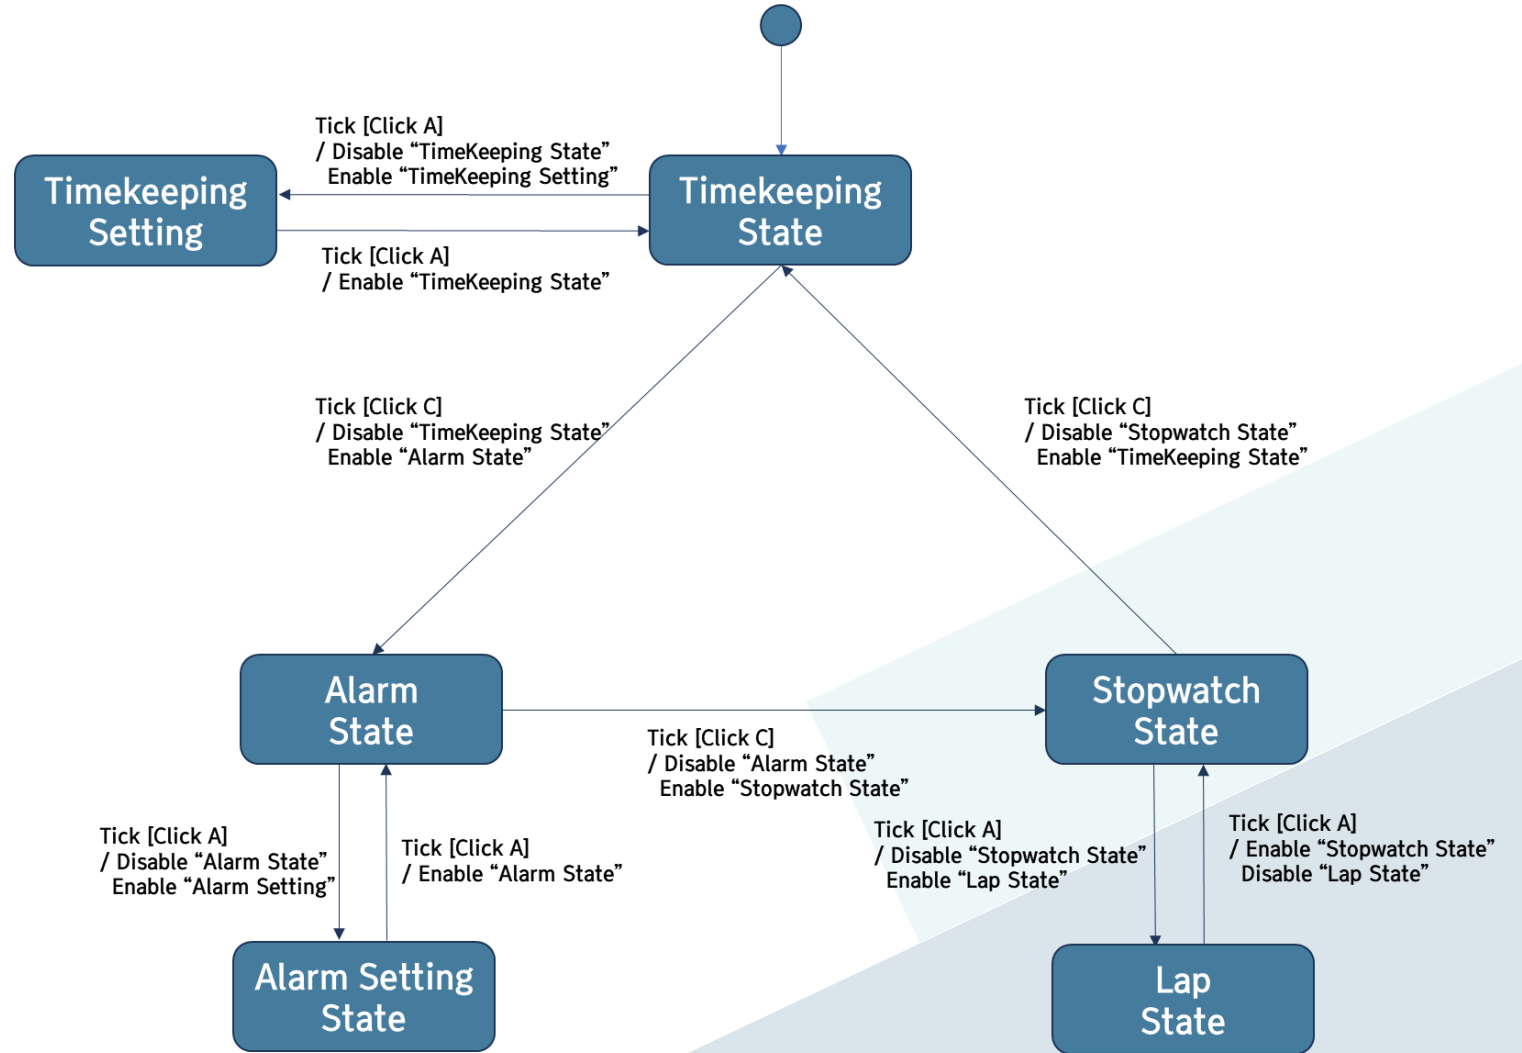

Demo & Summary

Digital Watch System

T2: 박재범, 이상훈, 옥래협, 안재환

Contents

01 SA

- Overall DFD (before)
- Overall DFD (after)
- STD

02 SD

- Structured Chart (before)
- Structured Chart (after)

03 Demo

01

SA

- Overall DFD (before)
- Overall DFD (after)
- STD

01 SA

- Overall DFD (before)
- Overall DFD (after)
- STD

01 SA

- Overall DFD (before)
- Overall DFD (after)
- STD

01 SA

- Overall DFD (before)
- Overall DFD (after)
- STD

01 SA

- Overall DFD (before)
- Overall DFD (after)
- STD

02

SD

- Structured Chart (before)
- Structured Chart (after)

02 SD

- Structured Chart (before)
- Structured Chart (after)

02 SD

- Structured Chart (before)
- Structured Chart (after)

03

Demo

Thank You
Q&A